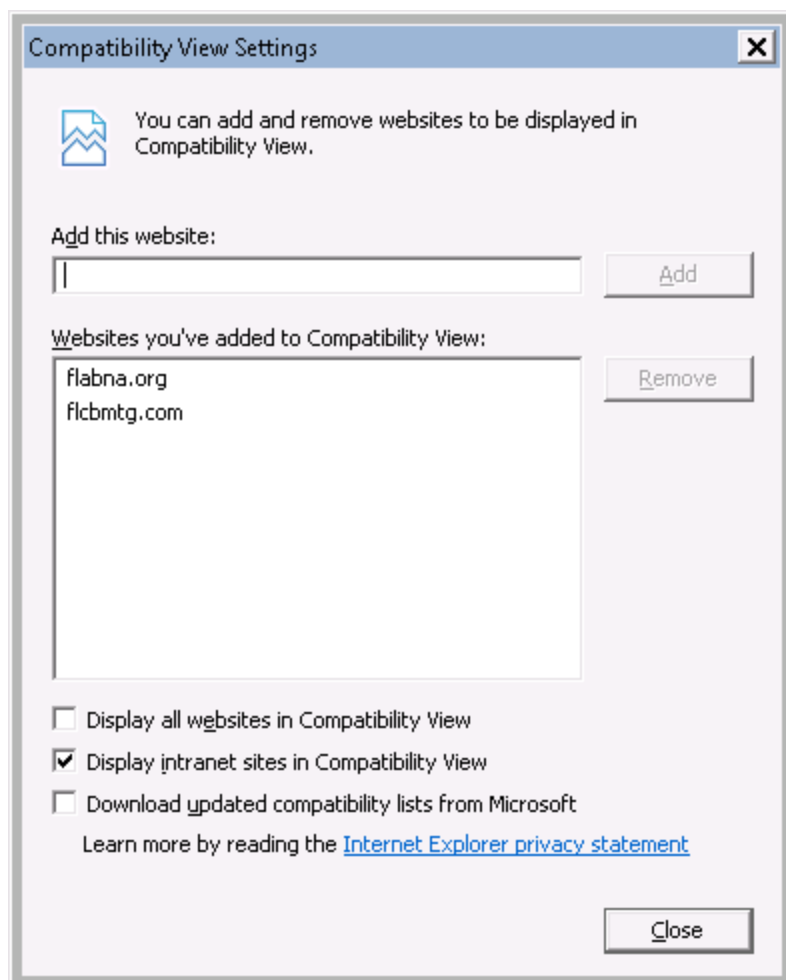

1. Go to **TOOLS**
2. Then **Compatibility View Settings**

3. Add the two following websites to the list:

flabna.org

flcbmtg.com