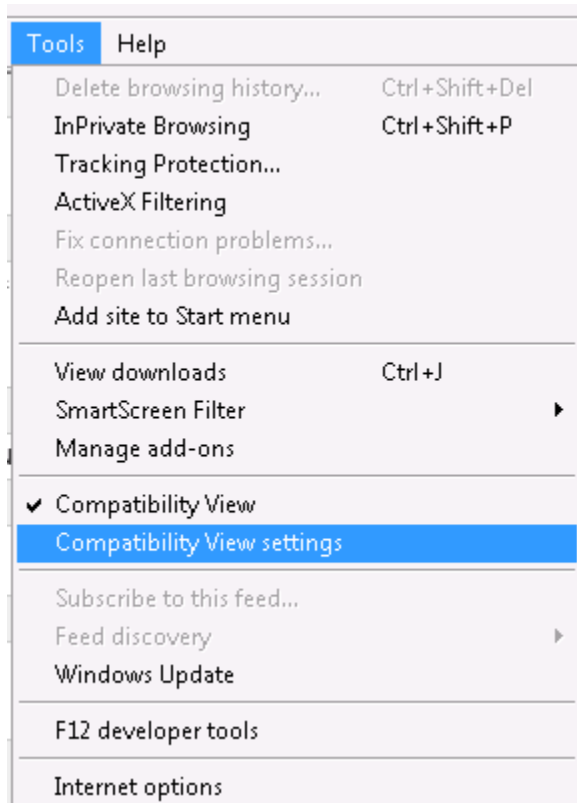

1. Go to **TOOLS**
2. Then **Compatibility View Settings**

3. Add the two following websites to the list:

flabna.org

flcbmtg.com